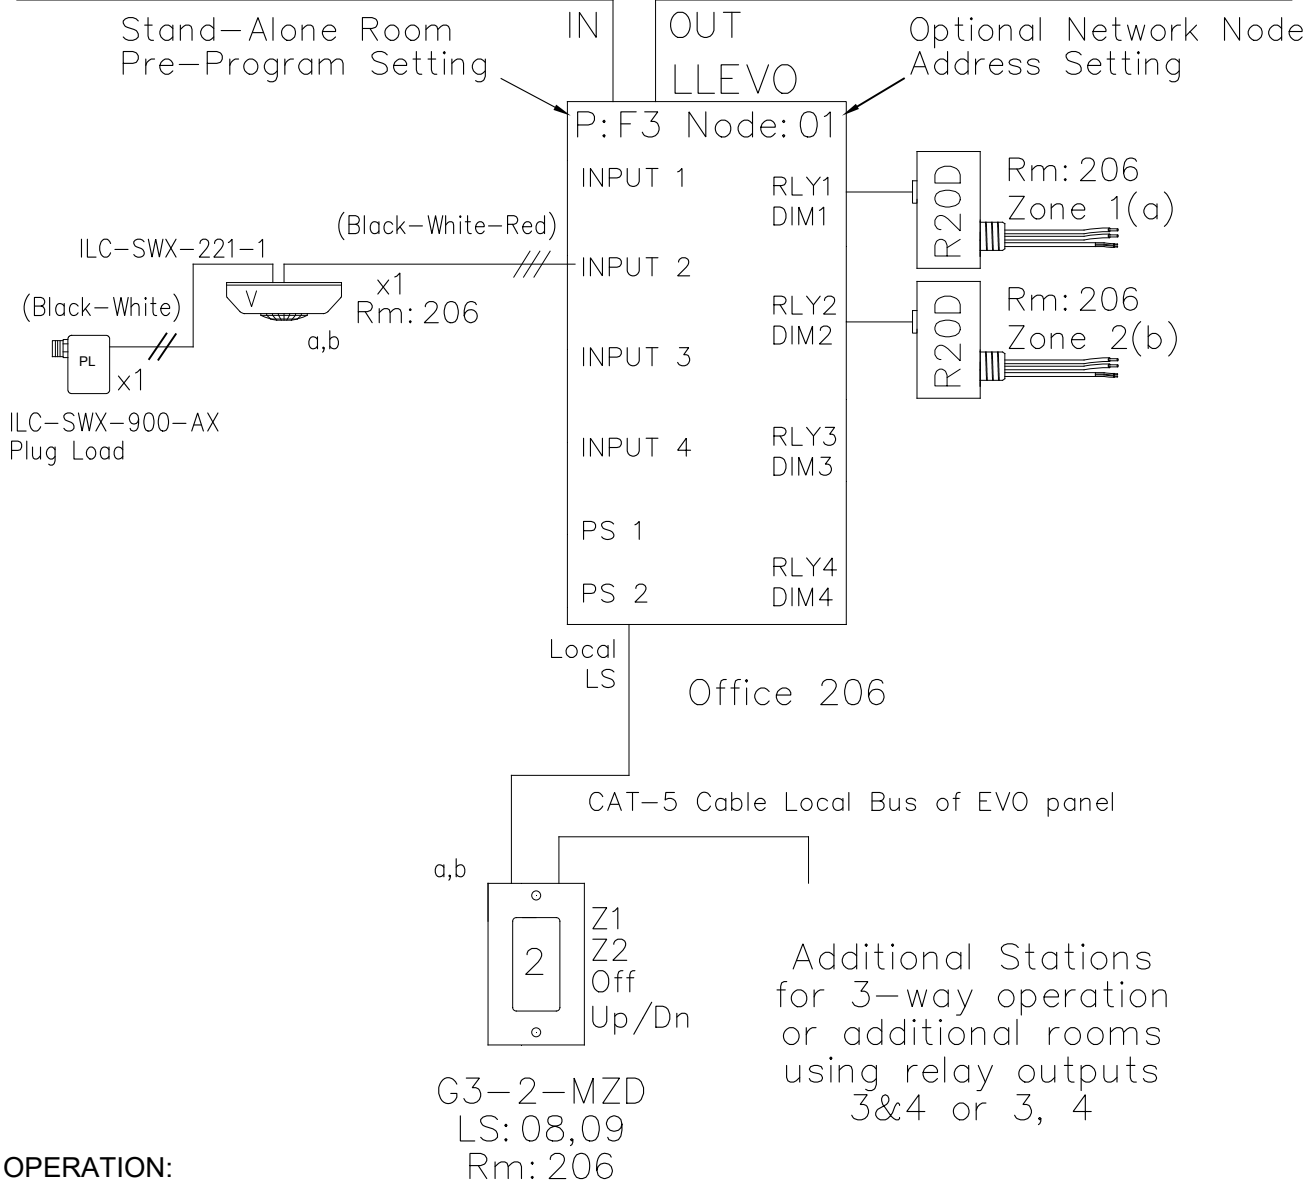

**PRIVATE OFFICE
ASHRAE DESIGN GUIDE 90.1 - 2013
<250sf OR IF THE LOAD IS <120W
RISER DIAGRAM**

CAT-5 Data Cable For Network System Option

OPERATION:
Switch On/Off, dimming
Motion sensor set for Vacancy
Plug-load relay for 120V outlets operated by motion sensor on/off.
Pre-Program F3

PRIVAE OFFICE Title:	
2-ZONE	
ASHRAE 90.1	
RISER	
GO#	Sheet:
222xxxxx	CR0206